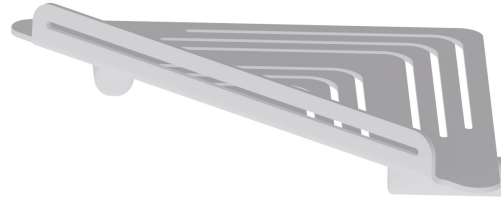

ROUND ACCESSORIES

67237.01.014

Wall mounted corner shower shelf - finish Matt White

FEATURES

Installation

Wall mounted

TECHNICAL DRAWING

ROUND ACCESSORIES

67237.01.014

Wall mounted corner shower shelf - finish Matt White

AVAILABLE FINISHES

01.014

Matt White

01.093

finish Matt Black

21.018