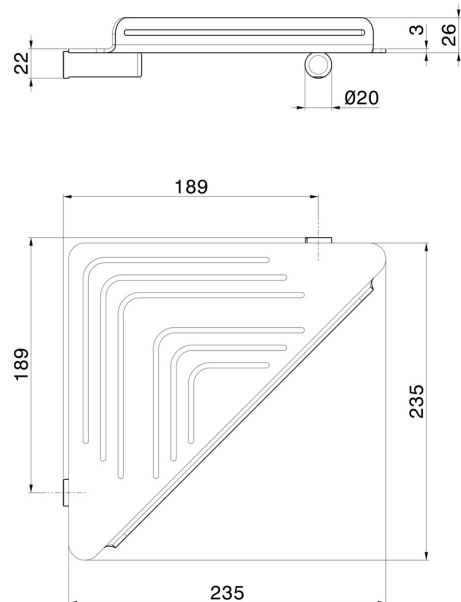

ROUND ACCESSORIES

67237.01.014

Wall mounted corner shower shelf - finish Matt White

FEATURES

Installation

Wall mounted

TECHNICAL DRAWING

ROUND ACCESSORIES

67237.01.014

Wall mounted corner shower shelf - finish Matt White

AVAILABLE FINISHES

01.014

Matt White

01.093

finish Matt Black

21.018