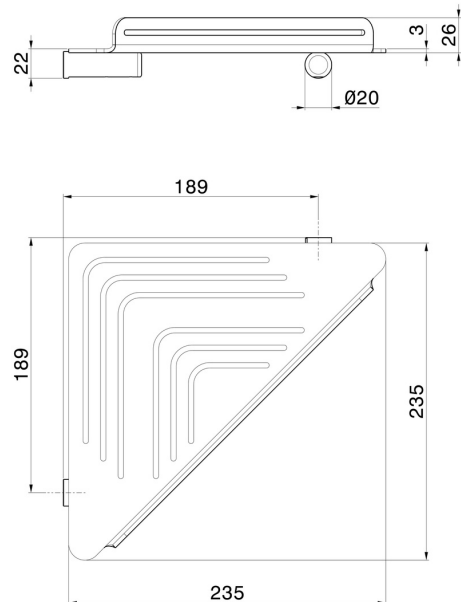

# ROUND ACCESSORIES

67237.01.093

Wall mounted corner shower shelf - finish Matt Black

Matt Black

## TECHNICAL DRAWING

---