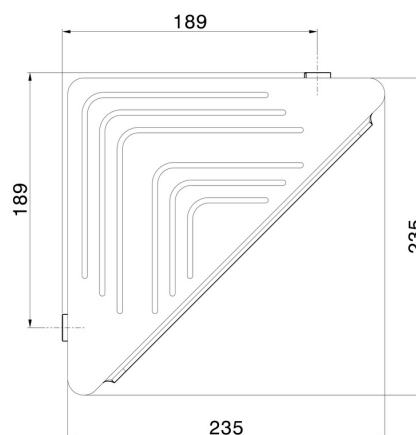

ROUND ACCESSORIES

67237.21.018

Wall mounted corner shower shelf - finish Chrome

Chrome

FEATURES

Installation

Wall mounted

TECHNICAL DRAWING

ROUND ACCESSORIES

67237.21.018

Wall mounted corner shower shelf - finish Chrome

AVAILABLE FINISHES

21.018

Chrome

01.014

finish Matt White