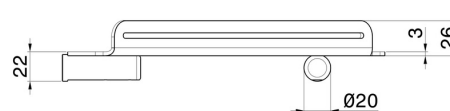

ROUND ACCESSORIES

67237.21.018

Wall mounted corner shower shelf - finish Chrome

Chrome

FEATURES

Installation

Wall mounted

TECHNICAL DRAWING

ROUND ACCESSORIES

67237.21.018

Wall mounted corner shower shelf - finish Chrome

AVAILABLE FINISHES

21.018

Chrome

01.014

finish Matt White