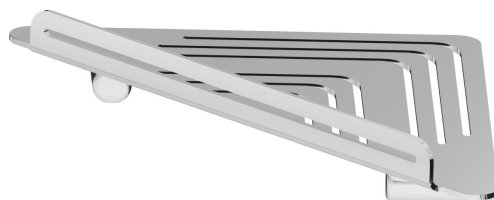

ROUND ACCESSORIES

67237.21.018

Wall mounted corner shower shelf - finish Chrome

Chrome

FEATURES

Installation

Wall mounted

TECHNICAL DRAWING

ROUND ACCESSORIES

67237.21.018

Wall mounted corner shower shelf - finish Chrome

AVAILABLE FINISHES

21.018

Chrome

01.014

finish Matt White