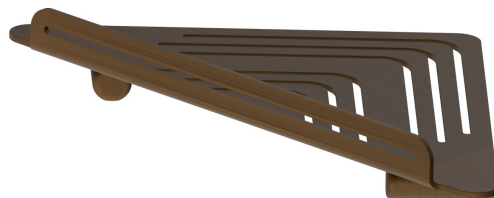

ROUND ACCESSORIES

67237.47.083

Wall mounted corner shower shelf - finish Groove Bronze

Groove Bronze

FEATURES

Installation

Wall mounted

TECHNICAL DRAWING

ROUND ACCESSORIES

67237.47.083

Wall mounted corner shower shelf - finish Groove Bronze

AVAILABLE FINISHES

47.083

Groove Bronze

01.014

finish Matt White