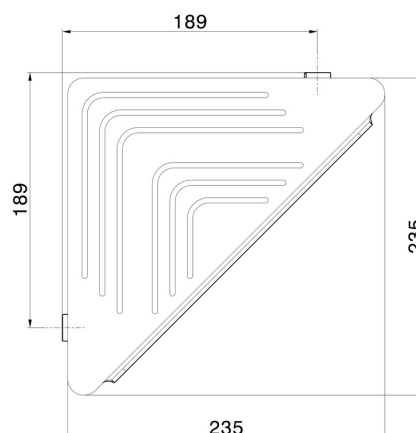

ROUND ACCESSORIES

67237.47.083

Wall mounted corner shower shelf - finish Groove Bronze

Groove Bronze

FEATURES

Installation

Wall mounted

TECHNICAL DRAWING

ROUND ACCESSORIES

67237.47.083

Wall mounted corner shower shelf - finish Groove Bronze

AVAILABLE FINISHES

47.083

Groove Bronze

01.014

finish Matt White