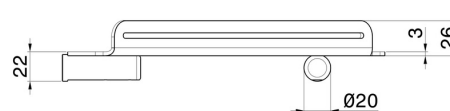

ROUND ACCESSORIES

67237.47.083

Wall mounted corner shower shelf - finish Groove Bronze

Groove Bronze

FEATURES

Installation

Wall mounted

TECHNICAL DRAWING

ROUND ACCESSORIES

67237.47.083

Wall mounted corner shower shelf - finish Groove Bronze

AVAILABLE FINISHES

47.083

Groove Bronze

01.014

finish Matt White