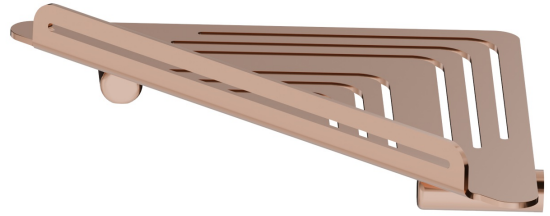

ROUND ACCESSORIES

67237.58.061

Wall mounted corner shower shelf - finish PVD Copper Bronze

PVD Copper Bronze

FEATURES

Installation

Wall mounted

TECHNICAL DRAWING

ROUND ACCESSORIES

67237.58.061

Wall mounted corner shower shelf - finish PVD Copper Bronze

AVAILABLE FINISHES

58.061

PVD Copper Bronze

01.014

finish Matt White