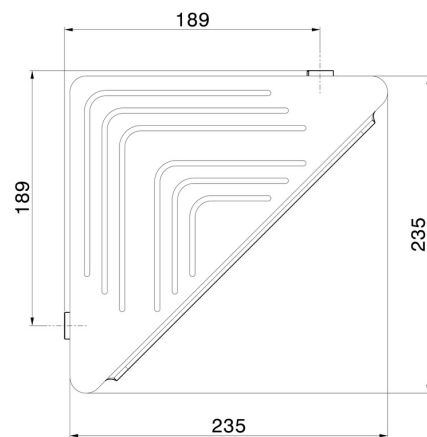

ROUND ACCESSORIES

67237.58.061

Wall mounted corner shower shelf - finish PVD Copper Bronze

PVD Copper Bronze

FEATURES

Installation

Wall mounted

TECHNICAL DRAWING

ROUND ACCESSORIES

67237.58.061

Wall mounted corner shower shelf - finish PVD Copper Bronze

AVAILABLE FINISHES

58.061

PVD Copper Bronze

01.014

finish Matt White