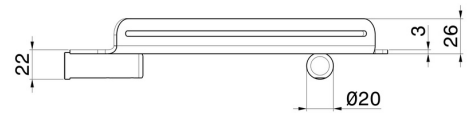

ROUND ACCESSORIES

67237.58.061

Wall mounted corner shower shelf - finish PVD Copper Bronze

PVD Copper Bronze

FEATURES

Installation

Wall mounted

TECHNICAL DRAWING

ROUND ACCESSORIES

67237.58.061

Wall mounted corner shower shelf - finish PVD Copper Bronze

AVAILABLE FINISHES

58.061

PVD Copper Bronze

01.014

finish Matt White