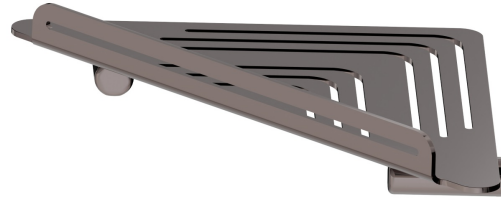

# ROUND ACCESSORIES

67237.58.063

Wall mounted corner shower shelf - finish PVD Gun Metal

PVD Gun Metal

## FEATURES

---

Installation

**Wall mounted**

## ROUND ACCESSORIES

**67237.58.063**

Wall mounted corner shower shelf - finish PVD Gun Metal