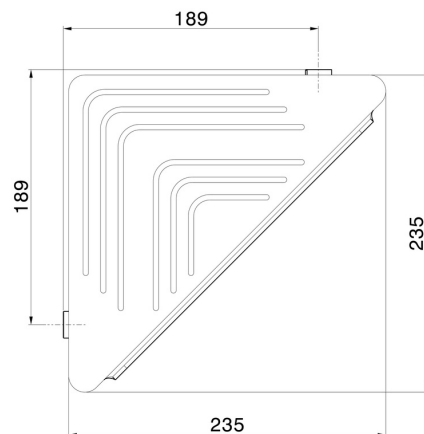

# ROUND ACCESSORIES

67237.58.063

Wall mounted corner shower shelf - finish PVD Gun Metal

PVD Gun Metal

## TECHNICAL DRAWING

---