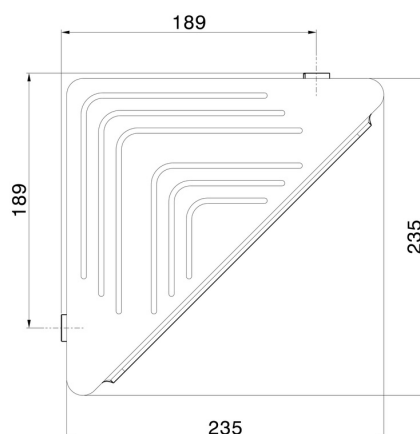

ROUND ACCESSORIES

67237.59.064

Wall mounted corner shower shelf - finish PVD Brushed Gun Metal

PVD Brushed Gun Metal

FEATURES

Installation

Wall mounted

TECHNICAL DRAWING

ROUND ACCESSORIES

67237.59.064

Wall mounted corner shower shelf - finish PVD Brushed Gun Metal

AVAILABLE FINISHES

59.064

PVD Brushed Gun Metal

01.014

finish Matt White