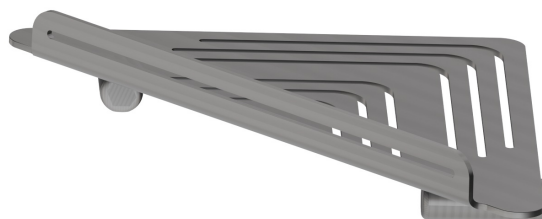

ROUND ACCESSORIES

67237.59.064

Wall mounted corner shower shelf - finish PVD Brushed Gun Metal

PVD Brushed Gun Metal

FEATURES

Installation

Wall mounted

TECHNICAL DRAWING

ROUND ACCESSORIES

67237.59.064

Wall mounted corner shower shelf - finish PVD Brushed Gun Metal

AVAILABLE FINISHES

59.064

PVD Brushed Gun Metal

01.014

finish Matt White