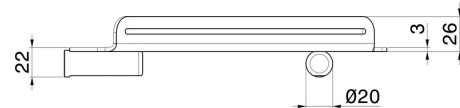

ROUND ACCESSORIES

67237.59.066

Wall mounted corner shower shelf - finish PVD Brushed steel

PVD Brushed steel

FEATURES

Installation

Wall mounted

TECHNICAL DRAWING

ROUND ACCESSORIES

67237.59.066

Wall mounted corner shower shelf - finish PVD Brushed steel

AVAILABLE FINISHES

59.066

PVD Brushed steel

01.014

finish Matt White