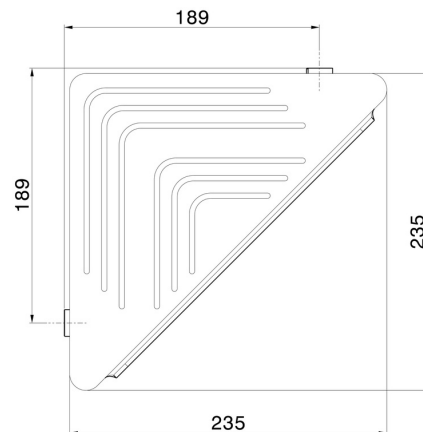

ROUND ACCESSORIES

67237.59.066

Wall mounted corner shower shelf - finish PVD Brushed steel

PVD Brushed steel

FEATURES

Installation

Wall mounted

TECHNICAL DRAWING

ROUND ACCESSORIES

67237.59.066

Wall mounted corner shower shelf - finish PVD Brushed steel

AVAILABLE FINISHES

59.066

PVD Brushed steel

01.014

finish Matt White