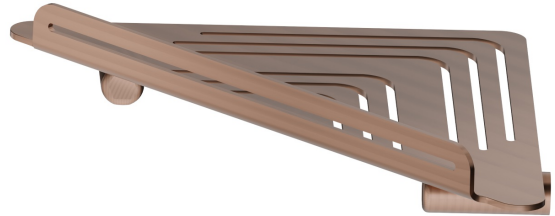

# ROUND ACCESSORIES

67237.59.067

Wall mounted corner shower shelf - finish PVD Brushed Copper Bronze

PVD Brushed Copper Bronze

## FEATURES

---

Installation

**Wall mounted**

## ROUND ACCESSORIES

**67237.59.067**

Wall mounted corner shower shelf - finish PVD Brushed Copper Bronze