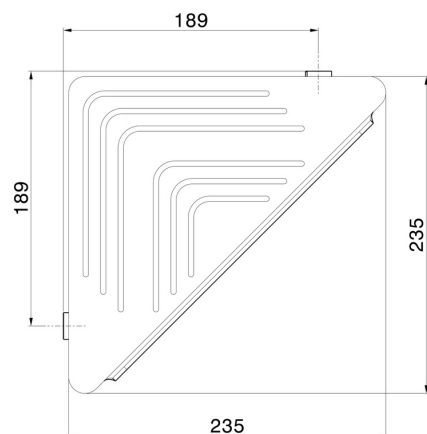

# ROUND ACCESSORIES

67237.59.067

Wall mounted corner shower shelf - finish PVD Brushed Copper Bronze

PVD Brushed Copper Bronze

## TECHNICAL DRAWING

---