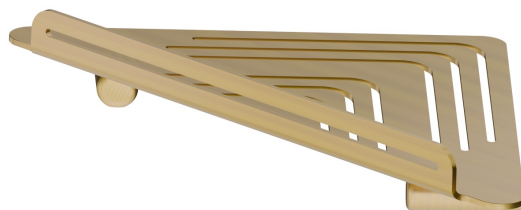

ROUND ACCESSORIES

67237.59.097

Wall mounted corner shower shelf - finish PVD Brushed Gold

PVD Brushed Gold

FEATURES

Installation

Wall mounted

TECHNICAL DRAWING

ROUND ACCESSORIES

67237.59.097

Wall mounted corner shower shelf - finish PVD Brushed Gold

AVAILABLE FINISHES

59.097

PVD Brushed Gold

01.014

finish Matt White