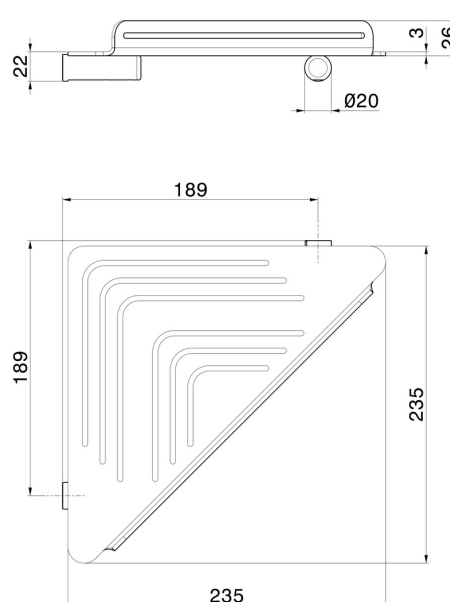

ROUND ACCESSORIES

67237.59.097

Wall mounted corner shower shelf - finish PVD Brushed Gold

PVD Brushed Gold

FEATURES

Installation

Wall mounted

TECHNICAL DRAWING

ROUND ACCESSORIES

67237.59.097

Wall mounted corner shower shelf - finish PVD Brushed Gold

AVAILABLE FINISHES

59.097

PVD Brushed Gold

01.014

finish Matt White