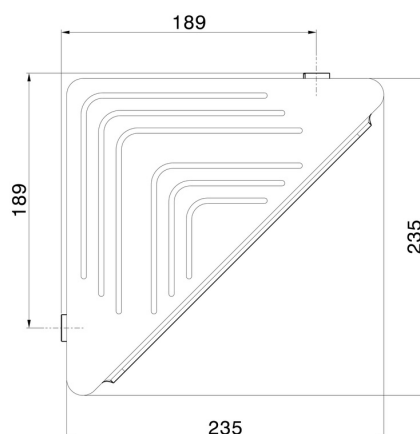

## ROUND ACCESSORIES

**67237.59.098**

Wall mounted corner shower shelf - finish PVD Brushed Pale Gold

PVD Brushed Pale Gold

### TECHNICAL DRAWING

---