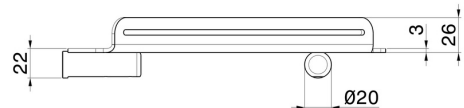

ROUND ACCESSORIES

67237.61.020

Wall mounted corner shower shelf - finish PVD Glossy Gold

PVD Glossy Gold

FEATURES

Installation

Wall mounted

TECHNICAL DRAWING