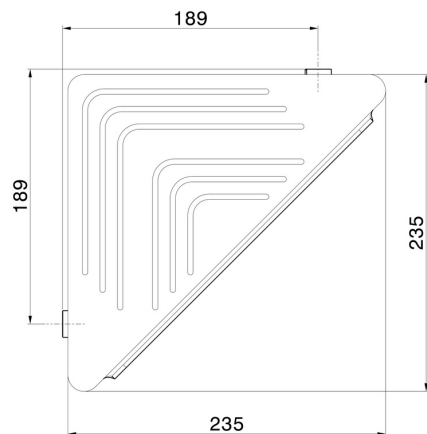

ROUND ACCESSORIES

67237.61.020

Wall mounted corner shower shelf - finish PVD Glossy Gold

PVD Glossy Gold

FEATURES

Installation

Wall mounted

TECHNICAL DRAWING

ROUND ACCESSORIES

67237.61.020

Wall mounted corner shower shelf - finish PVD Glossy Gold

AVAILABLE FINISHES

61.020

PVD Glossy Gold

01.014

finish Matt White