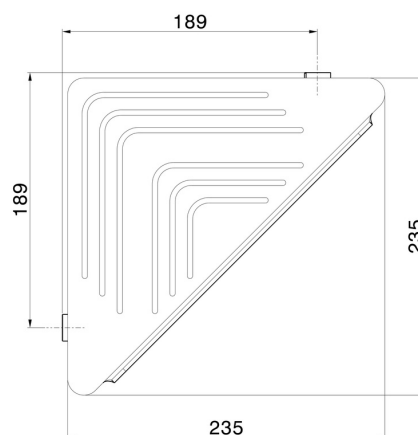

ROUND ACCESSORIES

67237.M0.070

Wall mounted corner shower shelf - finish Titanium Satin

Titanium Satin

FEATURES

Installation

Wall mounted

TECHNICAL DRAWING

ROUND ACCESSORIES

67237.M0.070

Wall mounted corner shower shelf - finish Titanium Satin

AVAILABLE FINISHES

M0.070

Titanium Satin

01.014

finish Matt White