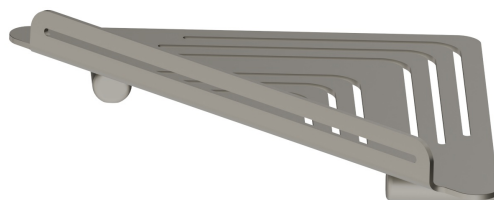

ROUND ACCESSORIES

67237.M0.070

Wall mounted corner shower shelf - finish Titanium Satin

Titanium Satin

FEATURES

Installation

Wall mounted

TECHNICAL DRAWING

ROUND ACCESSORIES

67237.M0.070

Wall mounted corner shower shelf - finish Titanium Satin

AVAILABLE FINISHES

M0.070

Titanium Satin

01.014

finish Matt White