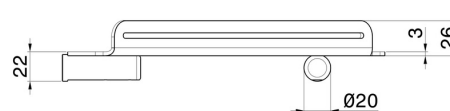

ROUND ACCESSORIES

67237.M0.070

Wall mounted corner shower shelf - finish Titanium Satin

Titanium Satin

FEATURES

Installation

Wall mounted

TECHNICAL DRAWING

ROUND ACCESSORIES

67237.M0.070

Wall mounted corner shower shelf - finish Titanium Satin

AVAILABLE FINISHES

M0.070

Titanium Satin

01.014

finish Matt White