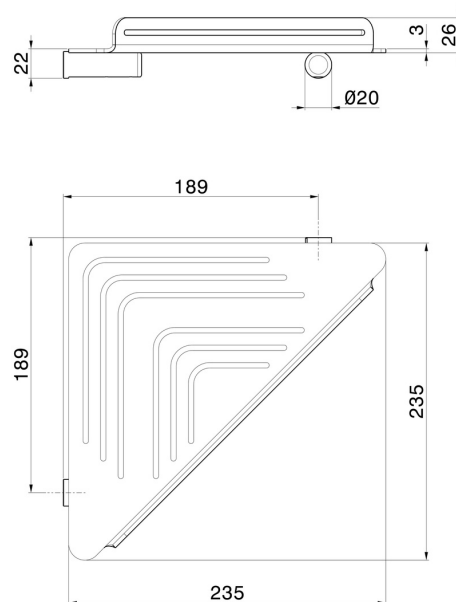

# ROUND ACCESSORIES

67237.M0.071

Wall mounted corner shower shelf - finish Gold Satin

Gold Satin

## TECHNICAL DRAWING

## ROUND ACCESSORIES

**67237.M0.071**

Wall mounted corner shower shelf - finish Gold Satin