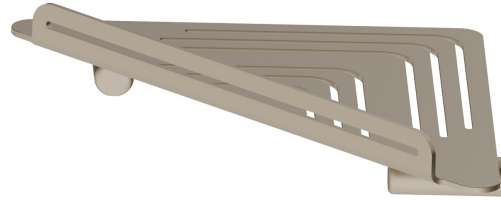

# ROUND ACCESSORIES

67237.M0.071

Wall mounted corner shower shelf - finish Gold Satin

Gold Satin

## FEATURES

Installation

**Wall mounted**

## ROUND ACCESSORIES

**67237.M0.071**

Wall mounted corner shower shelf - finish Gold Satin