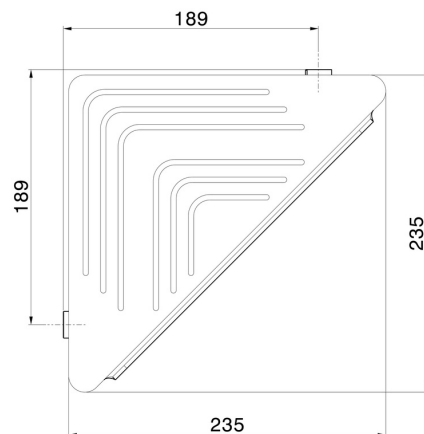

ROUND ACCESSORIES

67237.M0.072

Wall mounted corner shower shelf - finish Copper Satin

Copper Satin

FEATURES

Installation

Wall mounted

TECHNICAL DRAWING

ROUND ACCESSORIES

67237.M0.072

Wall mounted corner shower shelf - finish Copper Satin

AVAILABLE FINISHES

M0.072

Copper Satin

01.014

finish Matt White