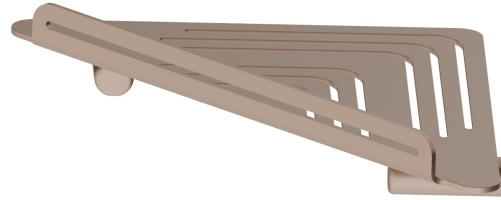

ROUND ACCESSORIES

67237.M0.072

Wall mounted corner shower shelf - finish Copper Satin

Copper Satin

FEATURES

Installation

Wall mounted

TECHNICAL DRAWING

ROUND ACCESSORIES

67237.M0.072

Wall mounted corner shower shelf - finish Copper Satin

AVAILABLE FINISHES

M0.072

Copper Satin

01.014

finish Matt White