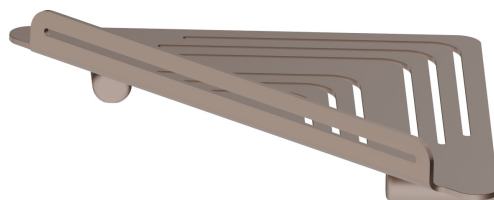

ROUND ACCESSORIES

67237.M0.075

Wall mounted corner shower shelf - finish Copper Glossy

Copper Glossy

FEATURES

Installation

Wall mounted

TECHNICAL DRAWING

ROUND ACCESSORIES

67237.M0.075

Wall mounted corner shower shelf - finish Copper Glossy

AVAILABLE FINISHES

M0.075

Copper Glossy

01.014

finish Matt White