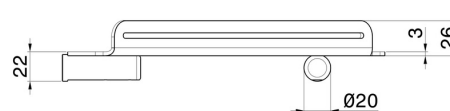

ROUND ACCESSORIES

67237.M0.075

Wall mounted corner shower shelf - finish Copper Glossy

Copper Glossy

FEATURES

Installation

Wall mounted

TECHNICAL DRAWING

ROUND ACCESSORIES

67237.M0.075

Wall mounted corner shower shelf - finish Copper Glossy

AVAILABLE FINISHES

M0.075

Copper Glossy

01.014

finish Matt White