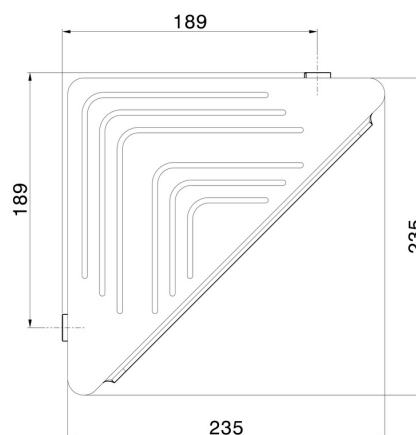

ROUND ACCESSORIES

67237.M0.075

Wall mounted corner shower shelf - finish Copper Glossy

Copper Glossy

FEATURES

Installation

Wall mounted

TECHNICAL DRAWING

ROUND ACCESSORIES

67237.M0.075

Wall mounted corner shower shelf - finish Copper Glossy

AVAILABLE FINISHES

M0.075

Copper Glossy

01.014

finish Matt White