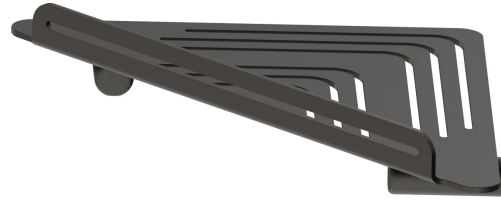

ROUND ACCESSORIES

67237.M0.077

Wall mounted corner shower shelf - finish Carbon Satin

Carbon Satin

FEATURES

Installation

Wall mounted

TECHNICAL DRAWING

ROUND ACCESSORIES

67237.M0.077

Wall mounted corner shower shelf - finish Carbon Satin

AVAILABLE FINISHES

M0.077

Carbon Satin

01.014

finish Matt White