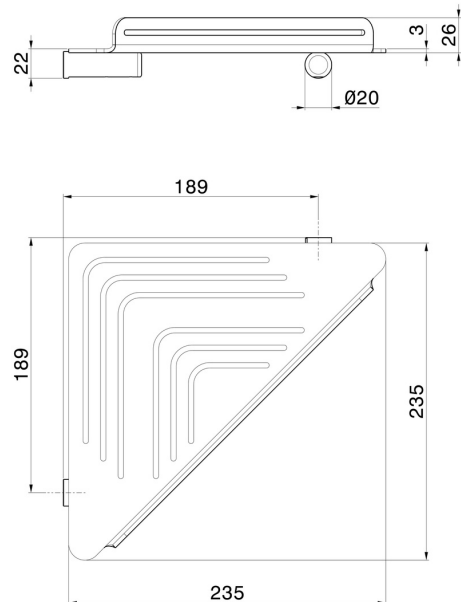

ROUND ACCESSORIES

67237.M0.077

Wall mounted corner shower shelf - finish Carbon Satin

Carbon Satin

FEATURES

Installation

Wall mounted

TECHNICAL DRAWING

ROUND ACCESSORIES

67237.M0.077

Wall mounted corner shower shelf - finish Carbon Satin

AVAILABLE FINISHES

M0.077

Carbon Satin

01.014

finish Matt White