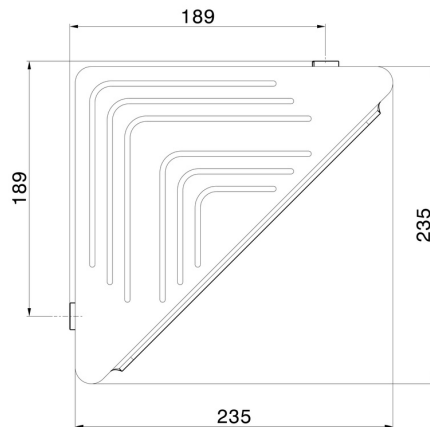

X-STEEL ACCESSORIES

73238X.50.050

Wall mounted corner shower shelf - finish Stainless Steel

Stainless Steel

FEATURES

Installation

Wall mounted

TECHNICAL DRAWING

X-STEEL ACCESSORIES

73238X.50.050

Wall mounted corner shower shelf - finish Stainless Steel

AVAILABLE FINISHES

50.050

Stainless Steel

59.064

finish PVD Brushed Gun Metal