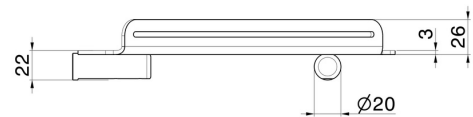

# X-STEEL ACCESSORIES

73238X.59.064

Wall mounted corner shower shelf - finish PVD Brushed Gun Metal

PVD Brushed Gun Metal

## TECHNICAL DRAWING

**X-STEEL ACCESSORIES**

**73238X.59.064**

Wall mounted corner shower shelf - finish PVD Brushed Gun Metal

**AVAILABLE FINISHES**

---

**59.064**

PVD Brushed Gun Metal