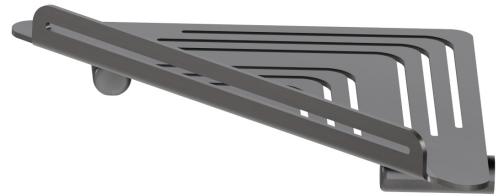

# X-STEEL ACCESSORIES

73238X.59.064

Wall mounted corner shower shelf - finish PVD Brushed Gun Metal

PVD Brushed Gun Metal

## FEATURES

Installation

**Wall mounted**

## TECHNICAL DRAWING

**X-STEEL ACCESSORIES**

**73238X.59.064**

Wall mounted corner shower shelf - finish PVD Brushed Gun Metal

**AVAILABLE FINISHES**

---

**59.064**

PVD Brushed Gun Metal