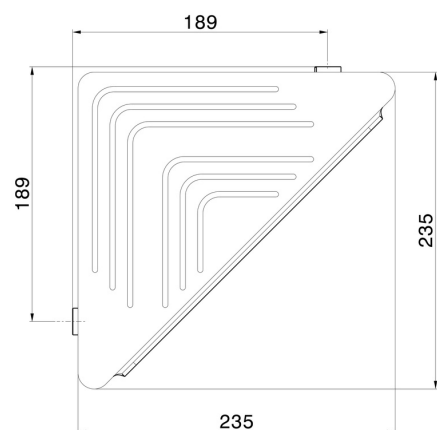

# X-STEEL ACCESSORIES

73238X.59.064

Wall mounted corner shower shelf - finish PVD Brushed Gun Metal

PVD Brushed Gun Metal

## TECHNICAL DRAWING

**X-STEEL ACCESSORIES**

**73238X.59.064**

Wall mounted corner shower shelf - finish PVD Brushed Gun Metal

**AVAILABLE FINISHES**

---

**59.064**

PVD Brushed Gun Metal