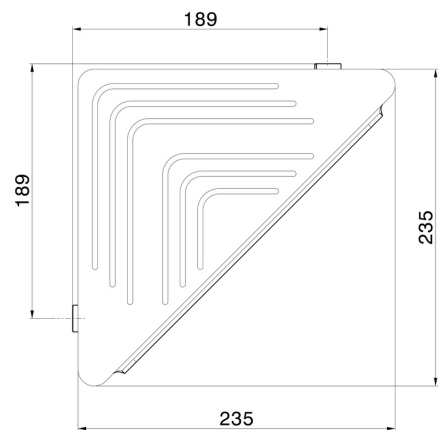

X-STEEL ACCESSORIES

73238X.59.067

Wall mounted corner shower shelf - finish PVD Brushed Copper Bronze

PVD Brushed Copper Bronze

FEATURES

Installation

Wall mounted

TECHNICAL DRAWING

X-STEEL ACCESSORIES

73238X.59.067

Wall mounted corner shower shelf - finish PVD Brushed Copper Bronze

AVAILABLE FINISHES

59.067

PVD Brushed Copper Bronze

50.050

finish Stainless Steel