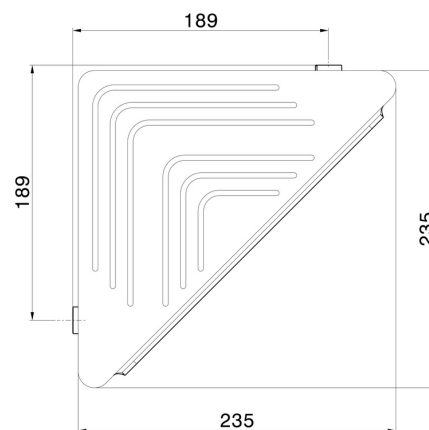

X-STEEL ACCESSORIES

73238X.59.097

Wall mounted corner shower shelf - finish PVD Brushed Gold

PVD Brushed Gold

FEATURES

Installation

Wall mounted

TECHNICAL DRAWING

X-STEEL ACCESSORIES

73238X.59.097

Wall mounted corner shower shelf - finish PVD Brushed Gold

AVAILABLE FINISHES

59.097

PVD Brushed Gold

50.050

finish Stainless Steel