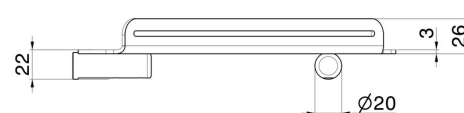

X-STEEL ACCESSORIES

73238X.59.097

Wall mounted corner shower shelf - finish PVD Brushed Gold

PVD Brushed Gold

FEATURES

Installation

Wall mounted

TECHNICAL DRAWING

X-STEEL ACCESSORIES

73238X.59.097

Wall mounted corner shower shelf - finish PVD Brushed Gold

AVAILABLE FINISHES

59.097

PVD Brushed Gold

50.050

finish Stainless Steel