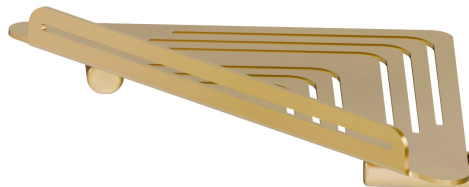

X-STEEL ACCESSORIES

73238X.59.097

Wall mounted corner shower shelf - finish PVD Brushed Gold

PVD Brushed Gold

FEATURES

Installation

Wall mounted

TECHNICAL DRAWING

X-STEEL ACCESSORIES

73238X.59.097

Wall mounted corner shower shelf - finish PVD Brushed Gold

AVAILABLE FINISHES

59.097

PVD Brushed Gold

50.050

finish Stainless Steel