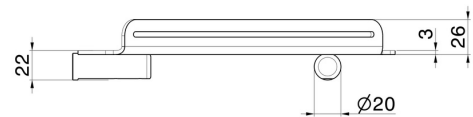

## TECHNICAL DRAWING

---

**X-STEEL ACCESSORIES**

**73238X.59.098**

Wall mounted corner shower shelf - finish PVD Brushed Pale Gold

**AVAILABLE FINISHES**

---

**59.098**