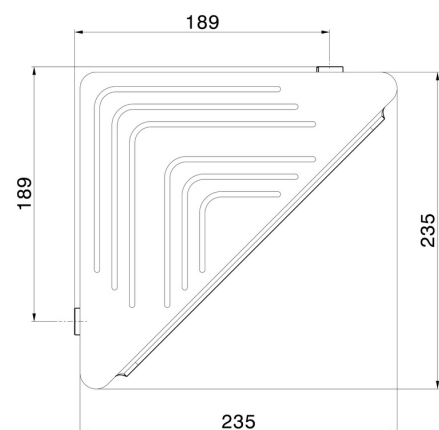

# X-STEEL ACCESSORIES

**73238X.59.098**

Wall mounted corner shower shelf - finish PVD Brushed Pale Gold

PVD Brushed Pale Gold

## TECHNICAL DRAWING

---

**X-STEEL ACCESSORIES**

**73238X.59.098**

Wall mounted corner shower shelf - finish PVD Brushed Pale Gold

**AVAILABLE FINISHES**

---

**59.098**