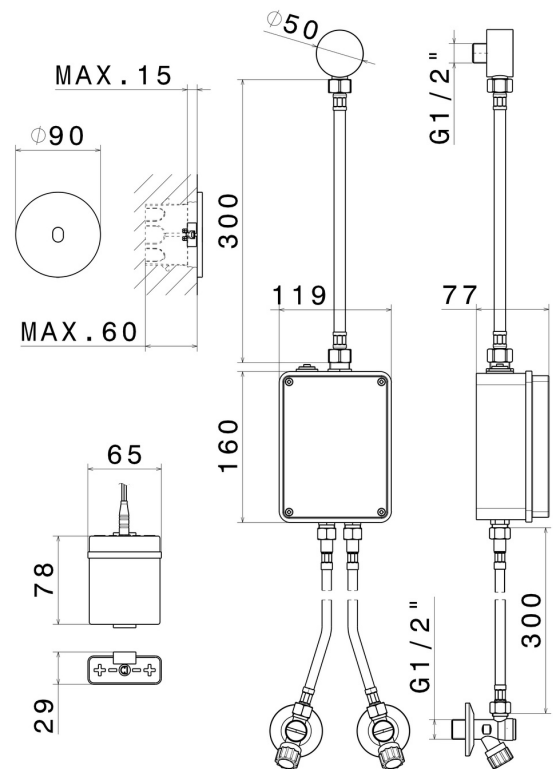

SENSITIVE

66703.01.014

Wall-mounted electronic remote control, matching freestanding, wall or ceiling mounted device - finish Matt White

With stop valves to regulate flow and temperature. Infrared controller with manually 'ON-OFF' opening, equipped with security stop at 30 seconds. External part.

FEATURES

Material	Brass
Installation	Wall mounted
Control type	Electronic remote control
Required for installation	<u>31073.00.000</u>

TECHNICAL DRAWING

SENSITIVE

66703.01.014

Wall-mounted electronic remote control, matching freestanding, wall or ceiling mounted device - finish Matt White