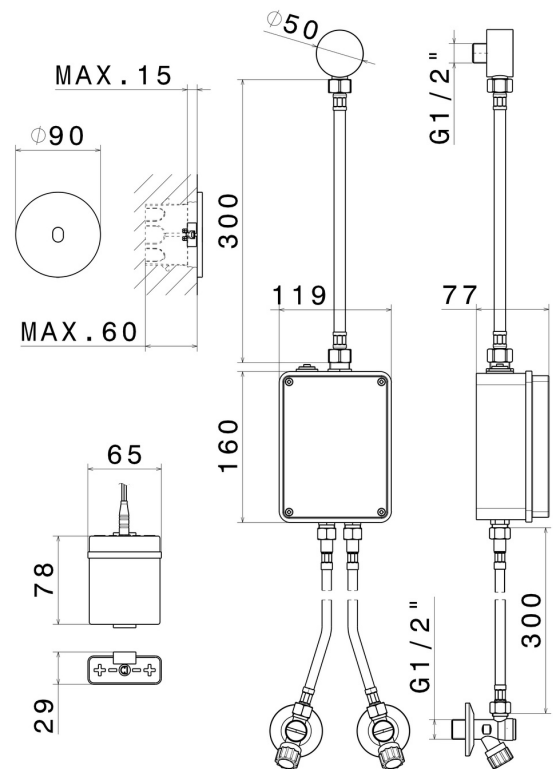

SENSITIVE

66703.01.093

Wall-mounted electronic remote control, matching freestanding, wall or ceiling mounted device - finish Matt Black

With stop valves to regulate flow and temperature. Infrared controller with manually 'ON-OFF' opening, equipped with security stop at 30 seconds. External part.

FEATURES

Material	Brass
Installation	Wall mounted
Control type	Electronic remote control
Required for installation	<u>31073.00.000</u>

TECHNICAL DRAWING

SENSITIVE

66703.01.093

Wall-mounted electronic remote control, matching freestanding, wall or ceiling mounted device -
finish Matt Black