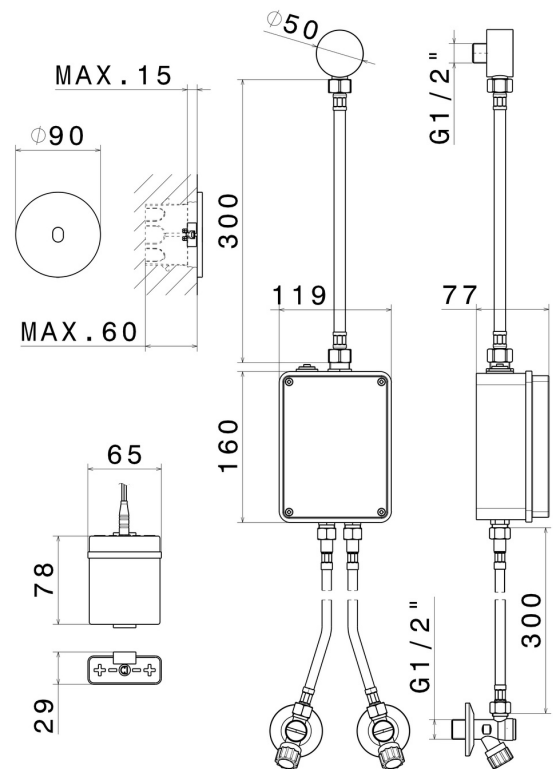

## 66703.58.063

Wall-mounted electronic remote control, matching freestanding, wall or ceiling mounted device - finish PVD Gun Metal

With stop valves to regulate flow and temperature. Infrared controller with manually 'ON-OFF' opening, equipped with security stop at 30 seconds. External part.

### FEATURES

Material	<b>Brass</b>
Installation	<b>Wall mounted</b>
Control type	<b>Electronic remote control</b>
Required for installation	<b><u>31073.00.000</u></b>

### TECHNICAL DRAWING

**SENSITIVE**

**66703.58.063**

Wall-mounted electronic remote control, matching freestanding, wall or ceiling mounted device - finish PVD Gun Metal

**AVAILABLE FINISHES**

---

**58.063**