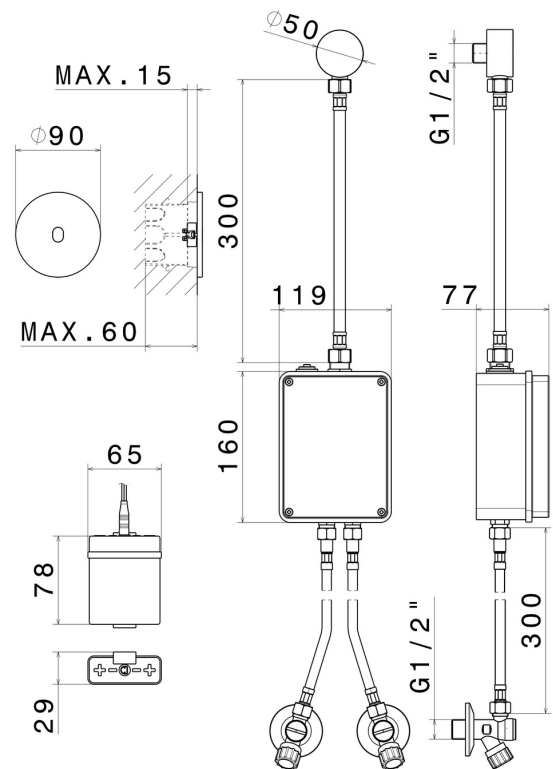

SENSITIVE

66703.59.064

Wall-mounted electronic remote control, matching freestanding, wall or ceiling mounted device - finish PVD Brushed Gun Metal

With stop valves to regulate flow and temperature. Infrared controller with manually 'ON-OFF' opening, equipped with security stop at 30 seconds. External part.

PVD Brushed Gun Metal

FEATURES

Material	Brass
Installation	Wall mounted
Control type	Electronic remote control
Required for installation	<u>31073.00.000</u>

TECHNICAL DRAWING

SENSITIVE

66703.59.064

Wall-mounted electronic remote control, matching freestanding, wall or ceiling mounted device - finish PVD Brushed Gun Metal