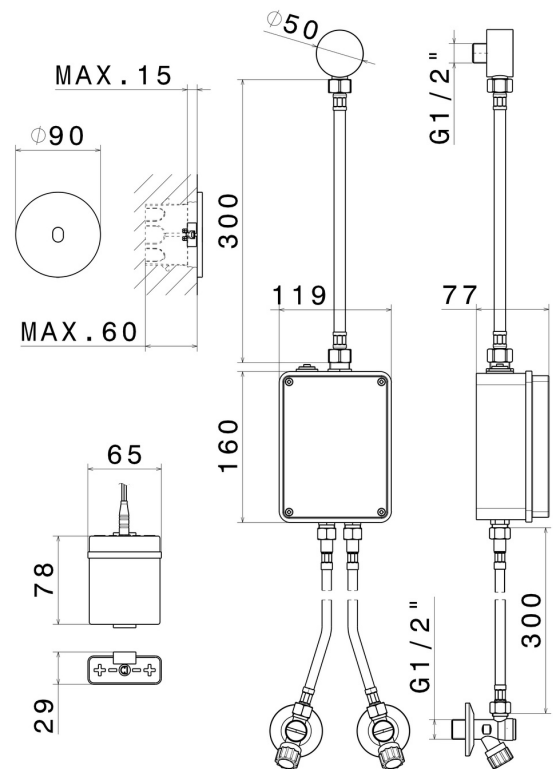

SENSITIVE

66703.59.067

Wall-mounted electronic remote control, matching freestanding, wall or ceiling mounted device - finish PVD Brushed Copper Bronze

With stop valves to regulate flow and temperature. Infrared controller with manually 'ON-OFF' opening, equipped with security stop at 30 seconds. External part.

FEATURES

Material	Brass
Installation	Wall mounted
Control type	Electronic remote control
Required for installation	<u>31073.00.000</u>

TECHNICAL DRAWING

SENSITIVE

66703.59.067

Wall-mounted electronic remote control, matching freestanding, wall or ceiling mounted device - finish PVD Brushed Copper Bronze