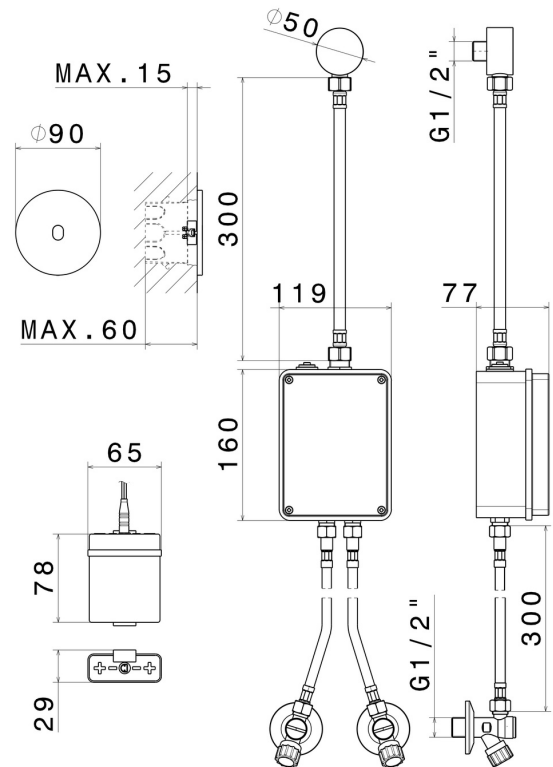

SENSITIVE

66703.59.097

Wall-mounted electronic remote control, matching freestanding, wall or ceiling mounted device - finish PVD Brushed Gold

With stop valves to regulate flow and temperature. Infrared controller with manually 'ON-OFF' opening, equipped with security stop at 30 seconds. External part.

FEATURES

Material	Brass
Installation	Wall mounted
Control type	Electronic remote control
Required for installation	<u>31073.00.000</u>

TECHNICAL DRAWING

SENSITIVE

66703.59.097

Wall-mounted electronic remote control, matching freestanding, wall or ceiling mounted device - finish PVD Brushed Gold