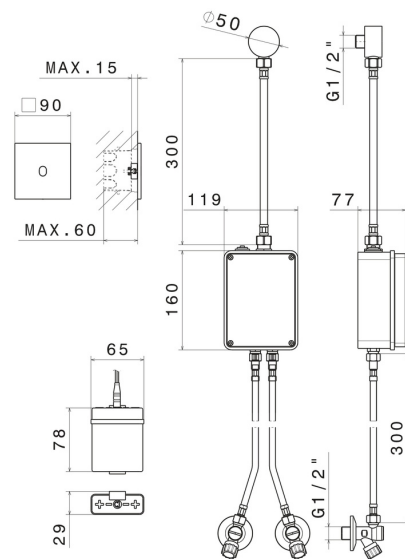

SENSITIVE

66704.01.014

Wall-mounted electronic remote control, matching freestanding, wall or ceiling mounted device - finish Matt White

With stop valves to regulate flow and temperature. Infrared controller with manually 'ON-OFF' opening, equipped with security stop at 30 seconds. External part.

FEATURES

Material	Brass
Installation	Wall mounted
Control type	Electronic remote control
Required for installation	<u>31073.00.000</u>

TECHNICAL DRAWING

SENSITIVE

66704.01.014

Wall-mounted electronic remote control, matching freestanding, wall or ceiling mounted device - finish Matt White