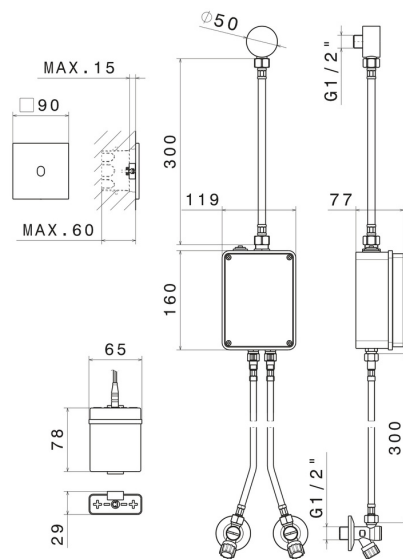

SENSITIVE

66704.58.063

Wall-mounted electronic remote control, matching freestanding, wall or ceiling mounted device - finish PVD Gun Metal

With stop valves to regulate flow and temperature. Infrared controller with manually 'ON-OFF' opening, equipped with security stop at 30 seconds. External part.

PVD Gun Metal

FEATURES

Material	Brass
Installation	Wall mounted
Control type	Electronic remote control
Required for installation	<u>31073.00.000</u>

TECHNICAL DRAWING

SENSITIVE

66704.58.063

Wall-mounted electronic remote control, matching freestanding, wall or ceiling mounted device - finish PVD Gun Metal