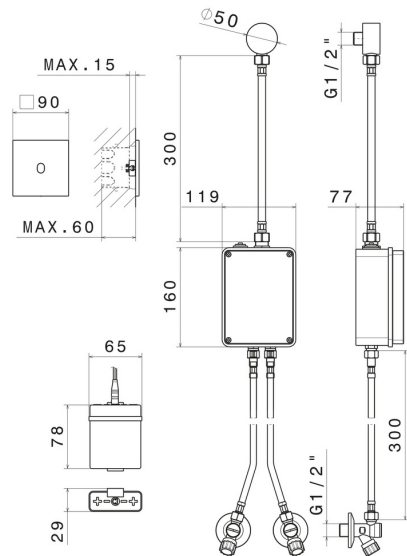

SENSITIVE

66704.59.064

Wall-mounted electronic remote control, matching freestanding, wall or ceiling mounted device - finish PVD Brushed Gun Metal

With stop valves to regulate flow and temperature. Infrared controller with manually 'ON-OFF' opening, equipped with security stop at 30 seconds. External part.

PVD Brushed Gun Metal

FEATURES

Material	Brass
Installation	Wall mounted
Control type	Electronic remote control
Required for installation	<u>31073.00.000</u>

TECHNICAL DRAWING

SENSITIVE

66704.59.064

Wall-mounted electronic remote control, matching freestanding, wall or ceiling mounted device - finish PVD Brushed Gun Metal