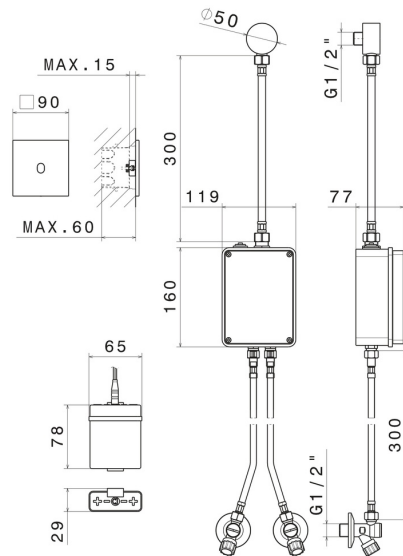

SENSITIVE

66704.59.067

Wall-mounted electronic remote control, matching freestanding, wall or ceiling mounted device - finish PVD Brushed Copper Bronze

With stop valves to regulate flow and temperature. Infrared controller with manually 'ON-OFF' opening, equipped with security stop at 30 seconds. External part.

PVD Brushed Copper Bronze

FEATURES

Material	Brass
Installation	Wall mounted
Control type	Electronic remote control
Required for installation	<u>31073.00.000</u>

TECHNICAL DRAWING

SENSITIVE

66704.59.067

Wall-mounted electronic remote control, matching freestanding, wall or ceiling mounted device - finish PVD Brushed Copper Bronze