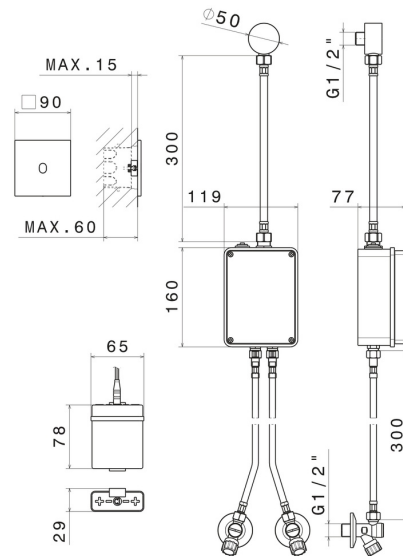

## 66704.59.097

Wall-mounted electronic remote control, matching freestanding, wall or ceiling mounted device - finish PVD Brushed Gold

With stop valves to regulate flow and temperature. Infrared controller with manually 'ON-OFF' opening, equipped with security stop at 30 seconds. External part.

### FEATURES

Material	<b>Brass</b>
Installation	<b>Wall mounted</b>
Control type	<b>Electronic remote control</b>
Required for installation	<b><u>31073.00.000</u></b>

### TECHNICAL DRAWING

**SENSITIVE**

**66704.59.097**

Wall-mounted electronic remote control, matching freestanding, wall or ceiling mounted device - finish PVD Brushed Gold

**AVAILABLE FINISHES**

---

**59.097**