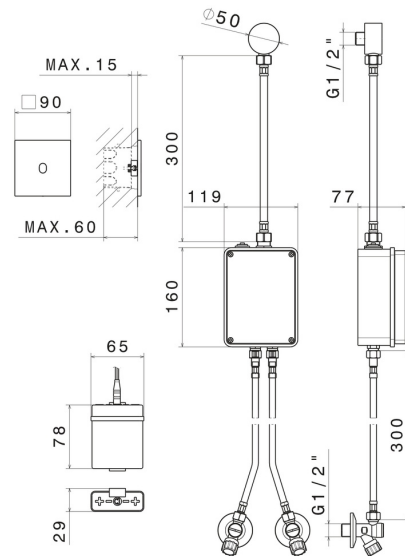

SENSITIVE

66704.M0.071

Wall-mounted electronic remote control, matching freestanding, wall or ceiling mounted device - finish Gold Satin

With stop valves to regulate flow and temperature. Infrared controller with manually 'ON-OFF' opening, equipped with security stop at 30 seconds. External part.

FEATURES

Material	Brass
Installation	Wall mounted
Control type	Electronic remote control
Required for installation	<u>31073.00.000</u>

TECHNICAL DRAWING

SENSITIVE

66704.M0.071

Wall-mounted electronic remote control, matching freestanding, wall or ceiling mounted device - finish Gold Satin