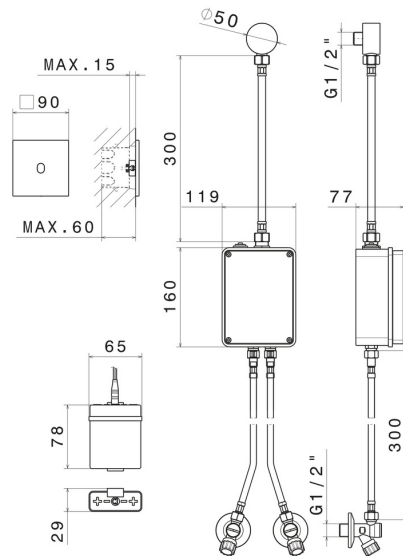

TECHNICAL DRAWING