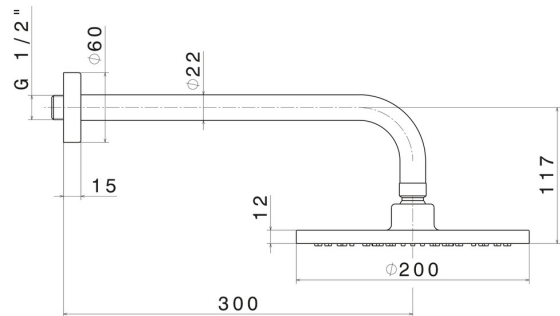

69360.01.093

Wall-mounted head shower with raining jet - finish Matt Black

FEATURES

Material	Brass
Technology	Save Water
Installation	Wall mounted

TECHNICAL DRAWING

 **AR Preview**
try it in your home

More Details
on our [website](#)