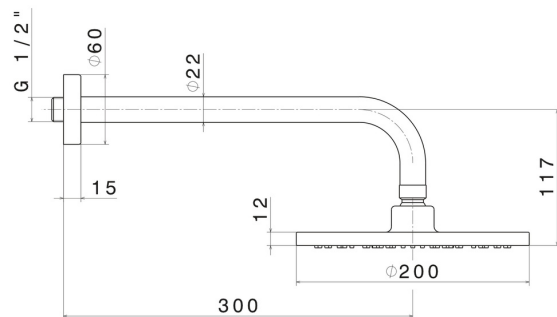

**69360.21.018**

Wall-mounted head shower with raining jet - finish Chrome

**FEATURES**

---

Material	<b>Brass</b>
Technology	<b>Save Water</b>
Installation	<b>Wall mounted</b>

**TECHNICAL DRAWING**

---

**69360.21.018**

Wall-mounted head shower with raining jet - finish Chrome

**AVAILABLE FINISHES**

---

**21.018**

Chrome

**01.093**

finish Matt Black