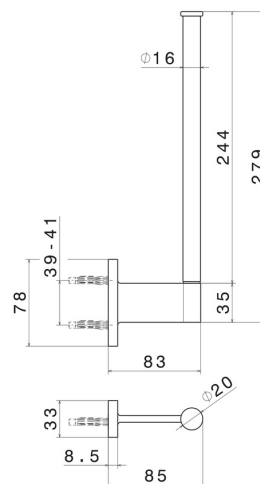

ROUND ACCESSORIES

67225.01.014

Wall-mounted paper holder, vertical double version - finish
Matt White

FEATURES

Installation

Wall mounted

TECHNICAL DRAWING

ROUND ACCESSORIES