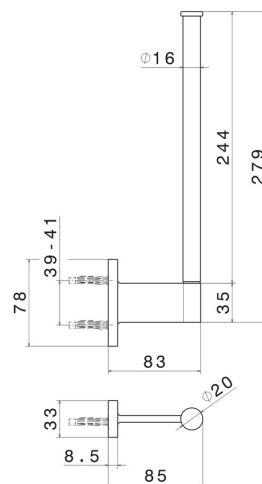

ROUND ACCESSORIES

67225.21.018

Wall-mounted paper holder, vertical double version - finish
Chrome

Chrome

FEATURES

Installation

Wall mounted

TECHNICAL DRAWING

ROUND ACCESSORIES

67225.21.018

Wall-mounted paper holder, vertical double version - finish Chrome

AVAILABLE FINISHES

21.018

Chrome

01.014

finish Matt White