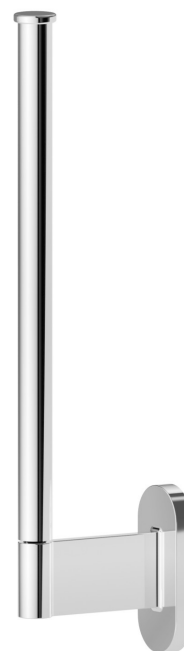

ROUND ACCESSORIES

67225.21.018

Wall-mounted paper holder, vertical double version - finish
Chrome

Chrome

FEATURES

Installation

Wall mounted

TECHNICAL DRAWING

ROUND ACCESSORIES

67225.21.018

Wall-mounted paper holder, vertical double version - finish Chrome

AVAILABLE FINISHES

21.018

Chrome

01.014

finish Matt White

01.093

finish Matt Black

47.083

finish Groove Bronze

58.061

finish PVD Copper Bronze

58.063

finish PVD Gun Metal

59.064

finish PVD Brushed Gun Metal

59.066

finish PVD Brushed steel

59.067

finish PVD Brushed Copper Bronze

59.097

finish PVD Brushed Gold