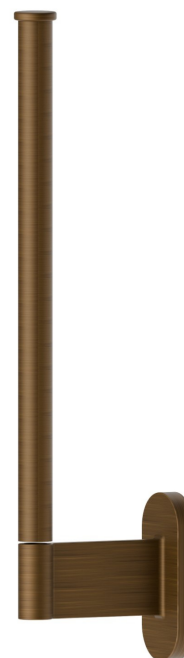

ROUND ACCESSORIES

67225.47.083

Wall-mounted paper holder, vertical double version - finish
Groove Bronze

Groove Bronze

FEATURES

Installation

Wall mounted

TECHNICAL DRAWING

ROUND ACCESSORIES

67225.47.083

Wall-mounted paper holder, vertical double version - finish Groove Bronze

AVAILABLE FINISHES

47.083

Groove Bronze

01.014

finish Matt White

01.093

finish Matt Black

21.018

finish Chrome

58.061

finish PVD Copper Bronze

58.063

finish PVD Gun Metal

59.064

finish PVD Brushed Gun Metal

59.066

finish PVD Brushed steel

59.067

finish PVD Brushed Copper Bronze

59.097

finish PVD Brushed Gold