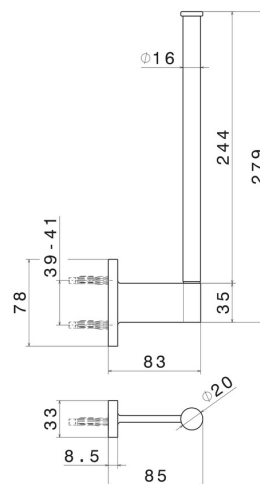

ROUND ACCESSORIES

67225.47.083

Wall-mounted paper holder, vertical double version - finish
Groove Bronze

Groove Bronze

FEATURES

Installation

Wall mounted

TECHNICAL DRAWING

ROUND ACCESSORIES

67225.47.083

Wall-mounted paper holder, vertical double version - finish Groove Bronze

AVAILABLE FINISHES

47.083

Groove Bronze

01.014

finish Matt White