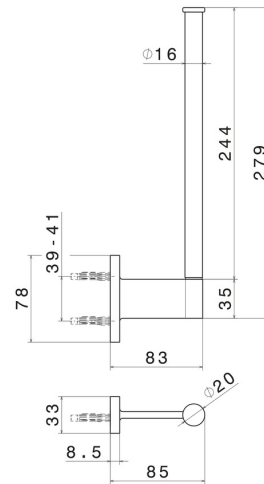

ROUND ACCESSORIES

67225.58.061

Wall-mounted paper holder, vertical double version - finish
PVD Copper Bronze

PVD Copper Bronze

FEATURES

Installation

Wall mounted

TECHNICAL DRAWING

ROUND ACCESSORIES

67225.58.061

Wall-mounted paper holder, vertical double version - finish PVD Copper Bronze

AVAILABLE FINISHES

58.061

PVD Copper Bronze

01.014

finish Matt White