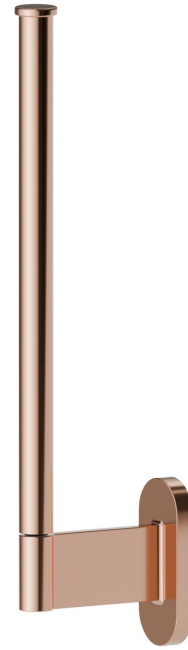

ROUND ACCESSORIES

67225.58.061

Wall-mounted paper holder, vertical double version - finish
PVD Copper Bronze

PVD Copper Bronze

FEATURES

Installation

Wall mounted

TECHNICAL DRAWING

ROUND ACCESSORIES

67225.58.061

Wall-mounted paper holder, vertical double version - finish PVD Copper Bronze

AVAILABLE FINISHES

58.061

PVD Copper Bronze

01.014

finish Matt White

01.093

finish Matt Black

21.018

finish Chrome

47.083

finish Groove Bronze

58.063

finish PVD Gun Metal

59.064

finish PVD Brushed Gun Metal

59.066

finish PVD Brushed steel

59.067

finish PVD Brushed Copper Bronze

59.097

finish PVD Brushed Gold