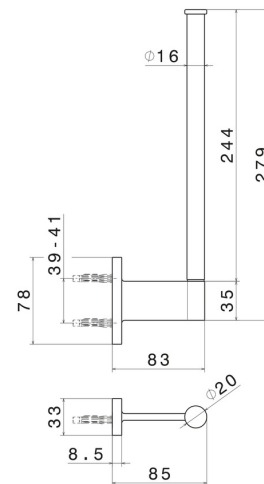

ROUND ACCESSORIES

67225.59.064

Wall-mounted paper holder, vertical double version - finish
PVD Brushed Gun Metal

PVD Brushed Gun Metal

FEATURES

Installation

Wall mounted

TECHNICAL DRAWING

ROUND ACCESSORIES

67225.59.064

Wall-mounted paper holder, vertical double version - finish PVD Brushed Gun Metal

AVAILABLE FINISHES

59.064

PVD Brushed Gun Metal

01.014

finish Matt White