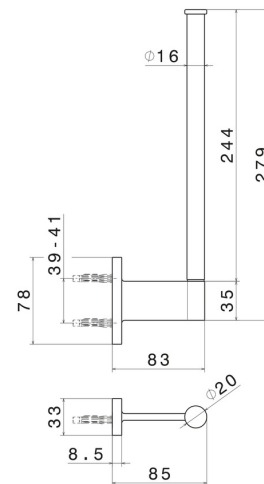

ROUND ACCESSORIES

67225.59.066

Wall-mounted paper holder, vertical double version - finish
PVD Brushed steel

PVD Brushed steel

FEATURES

Installation

Wall mounted

TECHNICAL DRAWING

ROUND ACCESSORIES

67225.59.066

Wall-mounted paper holder, vertical double version - finish PVD Brushed steel

AVAILABLE FINISHES

59.066

PVD Brushed steel

01.014

finish Matt White