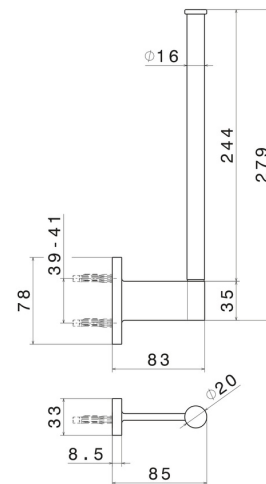

ROUND ACCESSORIES

67225.59.067

Wall-mounted paper holder, vertical double version - finish
PVD Brushed Copper Bronze

PVD Brushed Copper Bronze

FEATURES

Installation

Wall mounted

TECHNICAL DRAWING

ROUND ACCESSORIES

67225.59.067

Wall-mounted paper holder, vertical double version - finish PVD Brushed Copper Bronze

AVAILABLE FINISHES

59.067

PVD Brushed Copper Bronze

01.014

finish Matt White