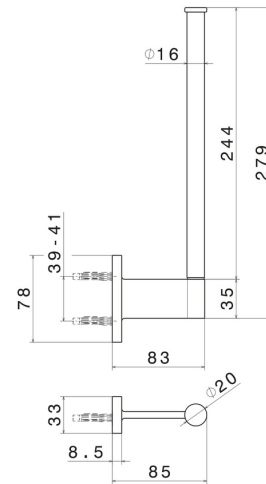

ROUND ACCESSORIES

67225.59.097

Wall-mounted paper holder, vertical double version - finish
PVD Brushed Gold

PVD Brushed Gold

FEATURES

Installation

Wall mounted

TECHNICAL DRAWING

ROUND ACCESSORIES

67225.59.097

Wall-mounted paper holder, vertical double version - finish PVD Brushed Gold

AVAILABLE FINISHES

59.097

PVD Brushed Gold

01.014

finish Matt White