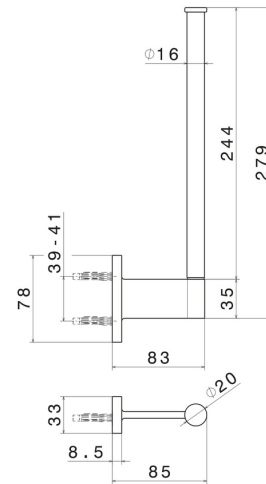

ROUND ACCESSORIES

67225.59.098

Wall-mounted paper holder, vertical double version - finish
PVD Brushed Pale Gold

PVD Brushed Pale Gold

FEATURES

Installation

Wall mounted

TECHNICAL DRAWING

ROUND ACCESSORIES

67225.59.098

Wall-mounted paper holder, vertical double version - finish PVD Brushed Pale Gold

AVAILABLE FINISHES

59.098

PVD Brushed Pale Gold

01.014

finish Matt White