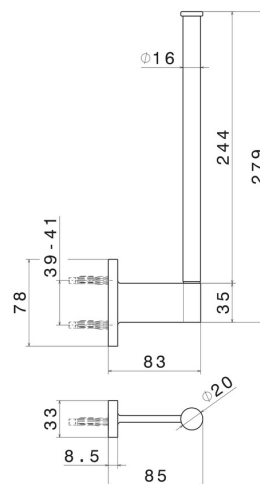

ROUND ACCESSORIES

67225.61.020

Wall-mounted paper holder, vertical double version - finish
PVD Glossy Gold

PVD Glossy Gold

FEATURES

Installation

Wall mounted

TECHNICAL DRAWING

ROUND ACCESSORIES

67225.61.020

Wall-mounted paper holder, vertical double version - finish PVD Glossy Gold

AVAILABLE FINISHES

61.020

PVD Glossy Gold

01.014

finish Matt White