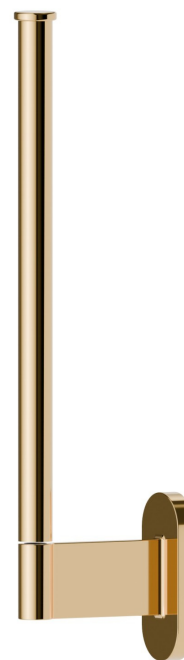

ROUND ACCESSORIES

67225.61.020

Wall-mounted paper holder, vertical double version - finish
PVD Glossy Gold

PVD Glossy Gold

FEATURES

Installation

Wall mounted

TECHNICAL DRAWING

ROUND ACCESSORIES

67225.61.020

Wall-mounted paper holder, vertical double version - finish PVD Glossy Gold

AVAILABLE FINISHES

61.020

PVD Glossy Gold

01.014

finish Matt White

01.093

finish Matt Black

21.018

finish Chrome

47.083

finish Groove Bronze

58.061

finish PVD Copper Bronze

58.063

finish PVD Gun Metal

59.064

finish PVD Brushed Gun Metal

59.066

finish PVD Brushed steel

59.067

finish PVD Brushed Copper Bronze