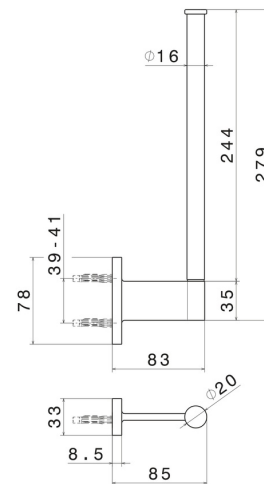

# ROUND ACCESSORIES

**67225.M0.071**

Wall-mounted paper holder, vertical double version - finish Gold Satin

## TECHNICAL DRAWING