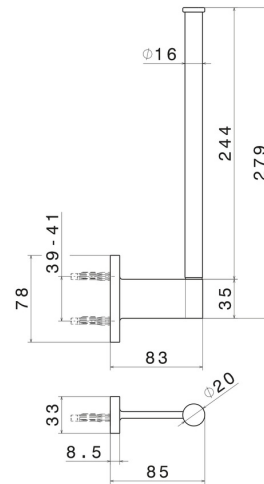

# ROUND ACCESSORIES

**67225.M0.072**

Wall-mounted paper holder, vertical double version - finish  
Copper Satin

## TECHNICAL DRAWING