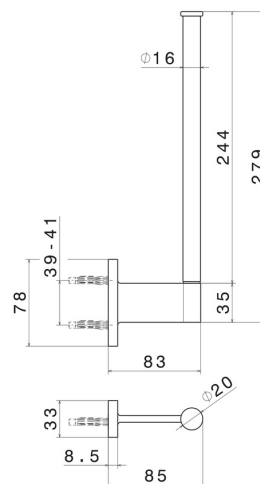

ROUND ACCESSORIES

67225.M0.075

Wall-mounted paper holder, vertical double version - finish
Copper Glossy

FEATURES

Installation

Wall mounted

TECHNICAL DRAWING

ROUND ACCESSORIES

67225.M0.075

Wall-mounted paper holder, vertical double version - finish Copper Glossy

AVAILABLE FINISHES

M0.075

Copper Glossy

01.014

finish Matt White

01.093